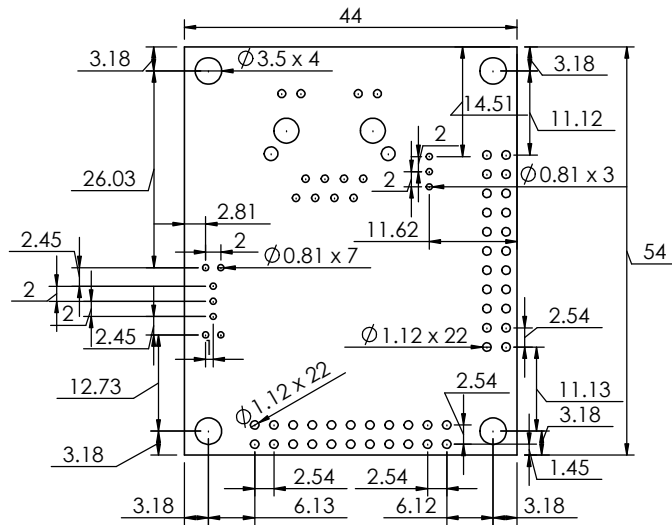

ENGINEERING DRAWINGS (Units: mm)

Dimension

Outline

Aimagin

Title :
aMG EthernetINF

Rev : 1.6

Date : 11-13-2013

Sheet : 1 of 1