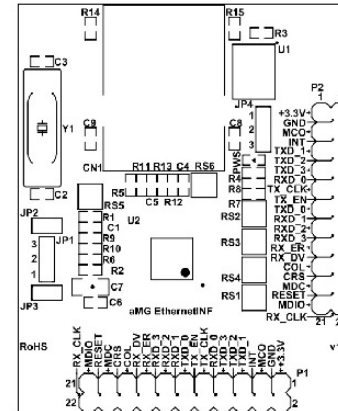

ENGINEERING DRAWINGS (Units: mm)

Dimension

Outline

Aimagin

Title :
aMG EthernetINF

Rev : 1.6

Date : 11-13-2013

Sheet : 1 of 1